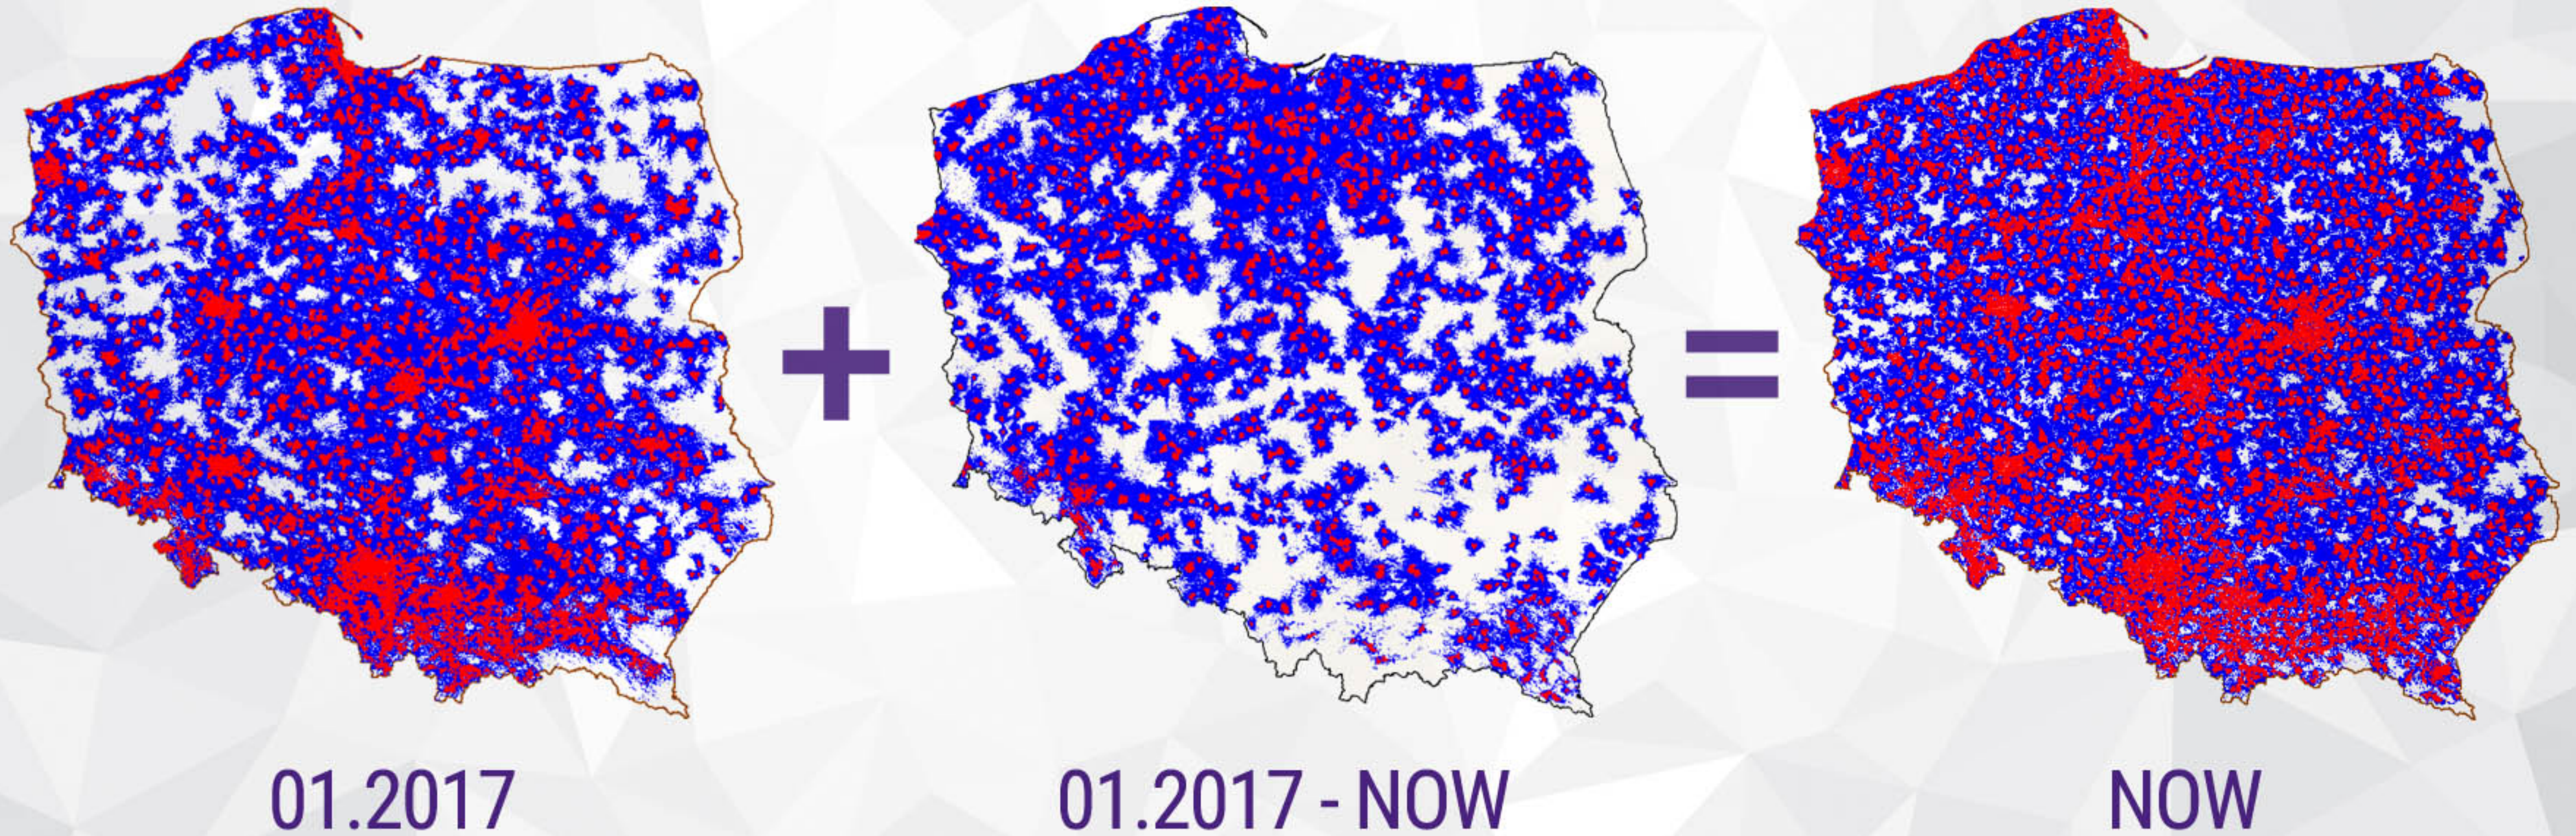

# DATA USAGE PEAKS 2017/2018

**+22%**

2017 → **370 GBPS**

2018 → **446 GBPS**

**PLAY**

# COVERAGE POPULATION MAPS FOR PLAY

**PLAY**